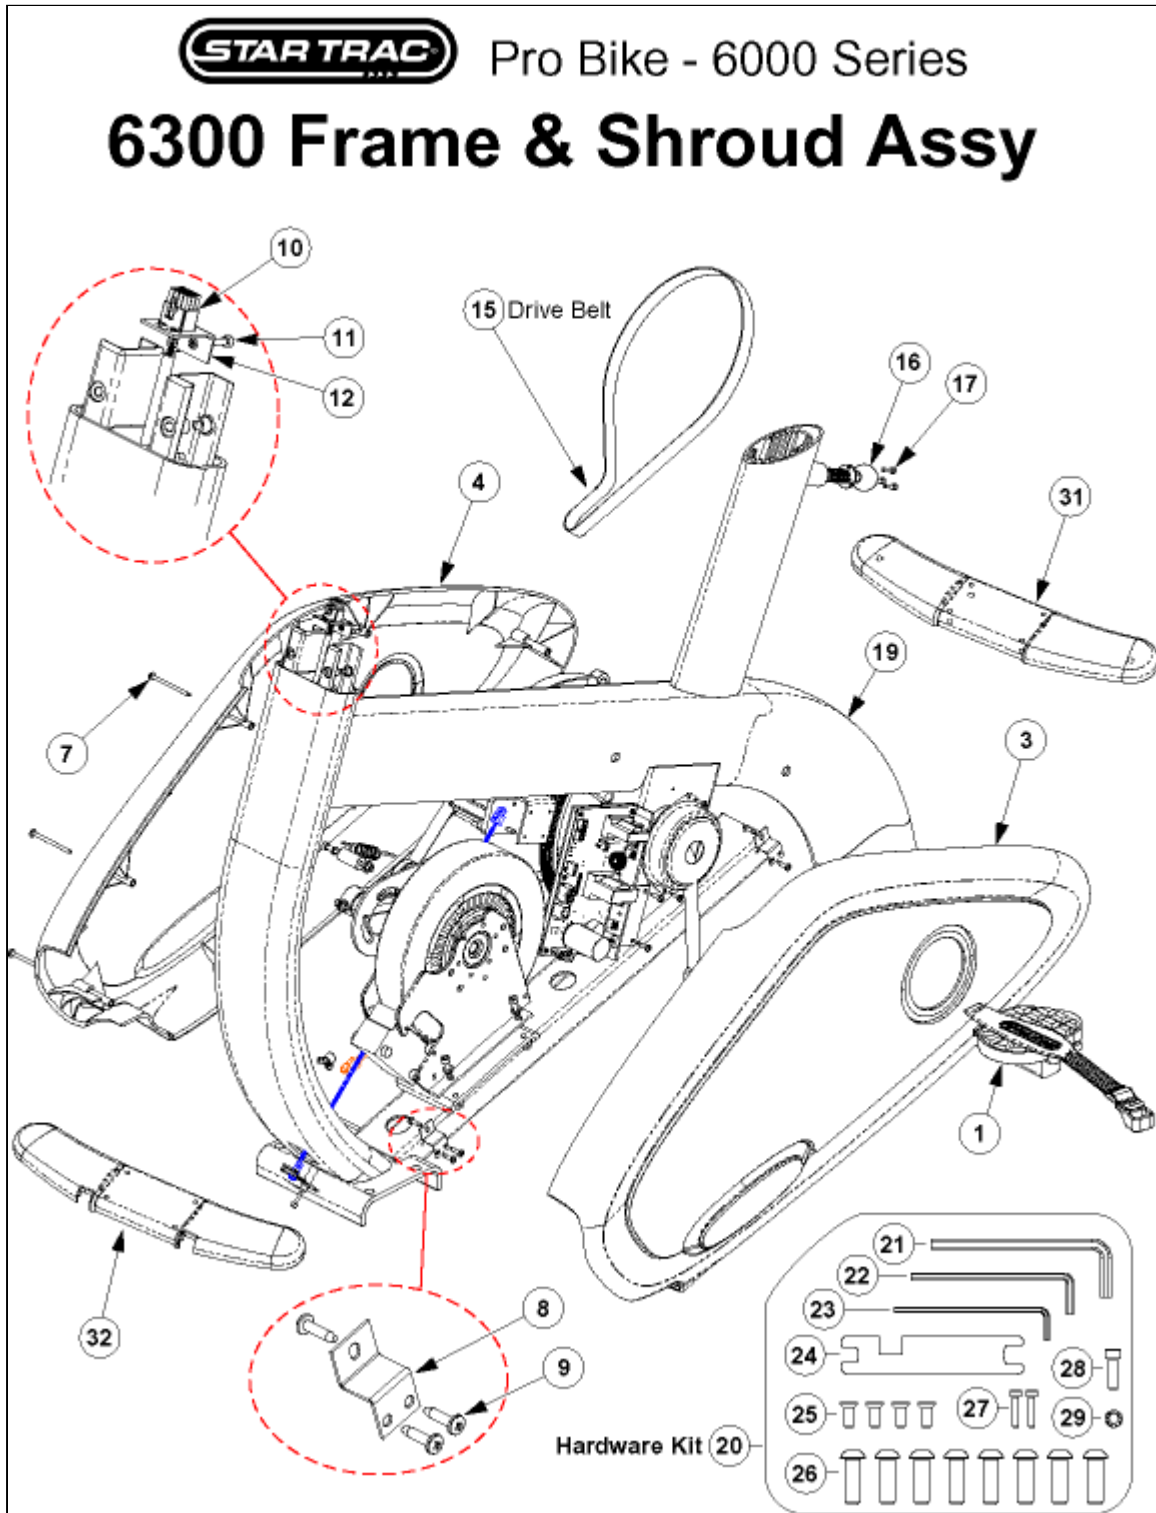

Product ID: 19 • Diagram ID: 77

Frame & Shroud Assy

6300 Upright

Callout	Part Number:	Description
1	718-5085-KT	Pedal Set, W/strap Lt+Rt
3	800-4016	Shroud Kit (Lt-Rt), Ub6k
7	110-3167	Screw, M4xO.7x641, pht,ph,cs,zi
8	140-3250	Brkt, Angle, 4m
9	110-3164	Screw, M4xO.7x101. pht,ph,cs,zi
10	718-1128	Harness Assy, Comm, Lower
11	110-3232	Screw, M4x16, Shc,he,iso4762
15	130-1693	Belt, 460J8, Poly V
16	718-5051	Seat Stop Pin Assy, Pb6k
19	718-1093	Frame, Weldment
20	718-5066	Hardware Kit, 6300
31	020-6409	*Alt* Use Part # 718-1091
32	718-1090	Foot Assy, Front