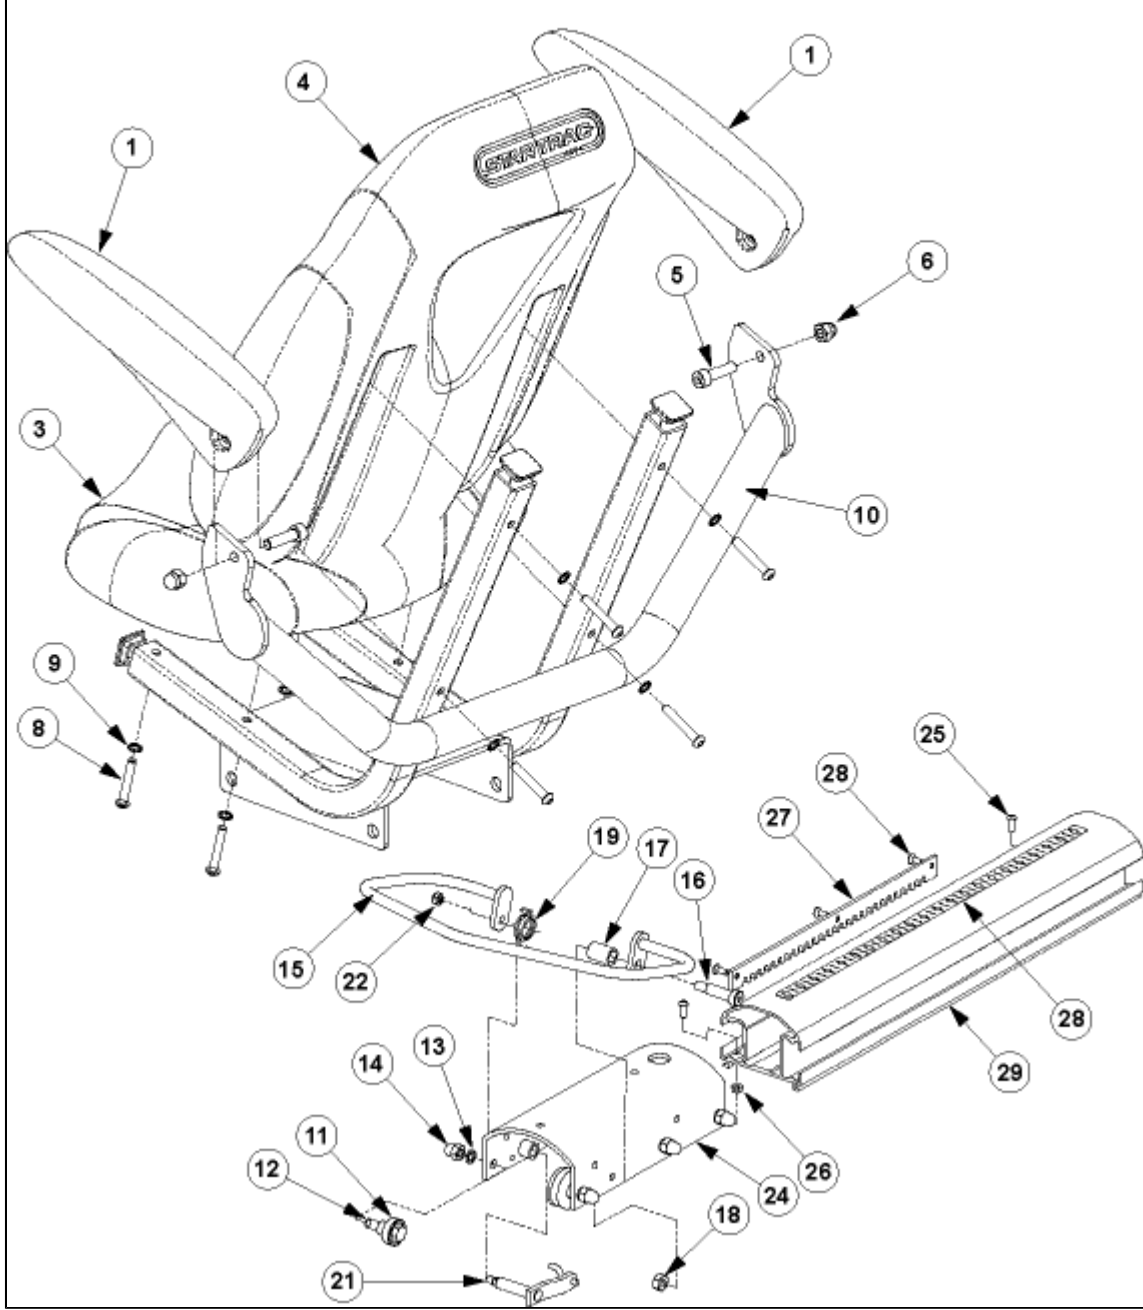

Product ID: 19 • Diagram ID: 273

Leg Assy's

Callout	Part Number:	Description
1	718-1090	Foot Assy, Front
2	020-6410	Foot, Front, PB6k
3	140-3247	Foot, Adj/Level
4	800-4015	Wheel Assy, (2sts), PB6k
5	110-3173	Screw, M6x16, Bhc, He, Is07380
6	120-3257	Washer, M6 Teeth
8	718-1091	Foot Assy, Rear

Pro Bike - 6000 Series

6300 Seat Assy

Product ID: 19 • Diagram ID: 79

Seat Assy

6300 Upright

Callout	Part Number:	Description
1	800-4017	Seat, Ub6k
2	020-6451	Sleeve, Seat Post, UB6k
3	020-6440	Rack, Seat Post, UB6k
4	050-1860	Sticker, Height
5	110-3171	Screw, M6x20, shc,he,iso4762
6	120-3257	Washer, M6 Teeth
7	110-3172	Screw, M6x16, fhm,he,iso1 0642
9	140-3240	Bumper, Rubber, 3/4x7/16x8-32
10	718-1100	Seat Post, UB6k

STAR TRAC Pro Bike - 6000 Series
6400 Seat & Track Assy

Product ID: 19 • Diagram ID: 78

Seat & Track Assy

6400 Recumbent

Callout	Part Number:	Description
1	800-4014	Arm Rest Set, Rb6k
3	800-4012	Seat, Bottom, Rb6k
4	800-4013	Seat, Backrest, Rb6k
5	110-3233	Screw, M8x30, Shc,he,is04762
6	110-3234	Nut, Acorn, M8
8	110-3235	Screw, M6x45, shc,he,is04762
9	120-3257	Washer, M6 Teeth
10	720-0077	Seat Frame, 6400
11	800-3913	Wheel w/Bearing, Seat Track
12	800-3913	Wheel w/Bearing, Seat Track
13	120-3256	Washer, M10 Lock iso
14	110-3238	Nut, Acorn, M10
15	020-6449	Seat, Pin Leveler, Rec
16	110-3180	Screw, 12mm x35 Shld Lg
17	120-3248	Spacer, 190d x13id x28.448 Lg
18	110-3237	Nut, Lock, M10xp1.5
19	140-3254	Spring, Latch, Rb, Pro Bike
21	020-6430	Seat, Latch Pin, Rec
22	110-3256	Nut, Nylon-insert,m8 X 1.25
25	110-3173	Screw, M6x16, Bhc, He, Is07380
26	110-3236	Nut, M6xp1.0 Unlock
27	020-6441	Seat Rack, RB6k
28	050-1865	Sticker, Position
29	020-6456	Seat Track. Machined