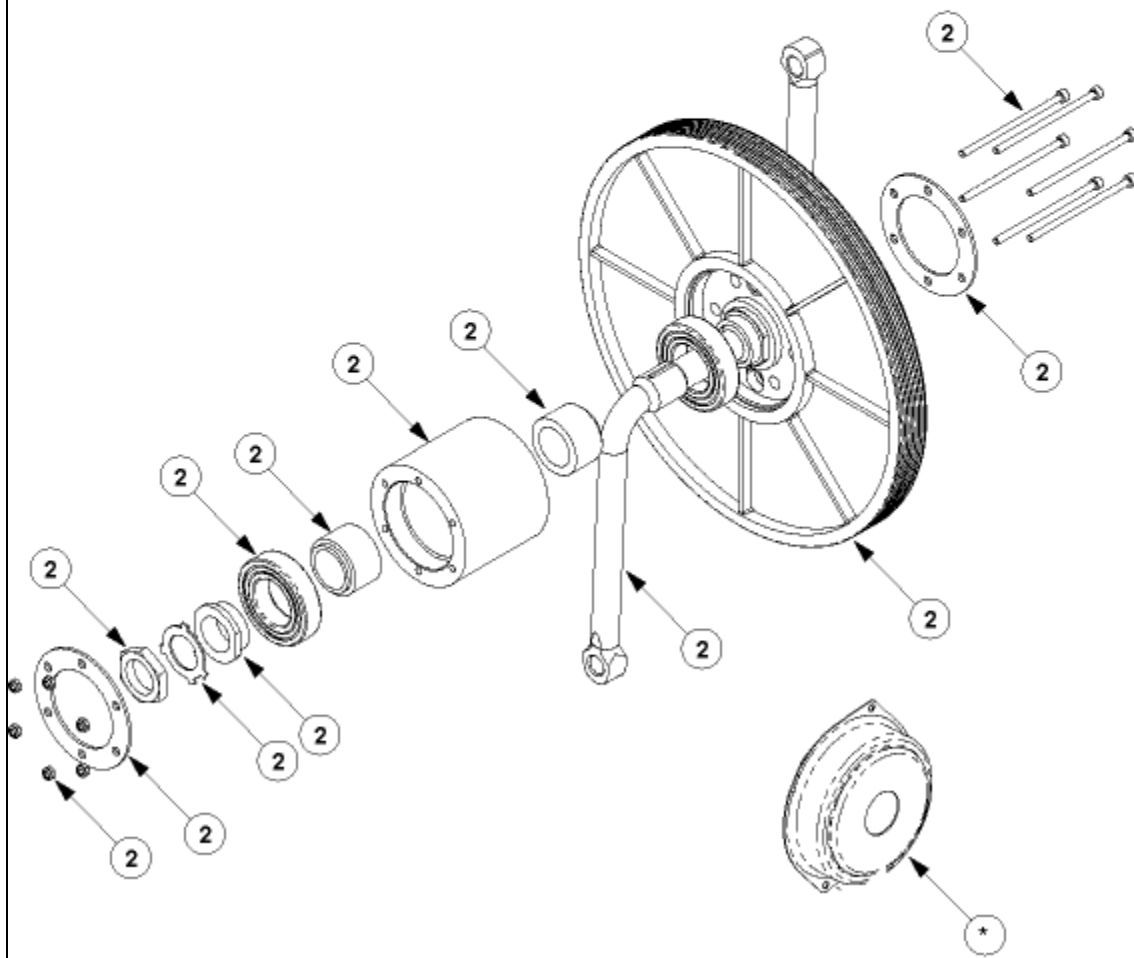

Pro Bike - 6000 Series

6300 & 6400 Crank Assy

① Crank Assy, Complete
Includes all part #2's

* Part is not yet available

Product ID: 19 • Diagram ID: 81

Crank Assy

Callout	Part Number:	Description
1	800-4004	Crank Assy w/Pulley

Pro Bike - 6000 Series

6300 Display & Handrail Assy

Product ID: 19 • Diagram ID: 75

Display & Handrail Assy 6300 Upright

Callout	Part Number:	Description
1	800-4011	*Alt* Use Part # 718-1098
2	718-1108	Disp Elec, PB6k
6	050-1876	Keypad Overlay, PB6k
7	020-6413	Disp Housing, Front, PB6k
10	718-1107	Air Vent Louver Assy, w/Screws
15	718-1129	Pcb, Hr Contact, Ub/rb Pro
16	020-6411	Disp Housing, Back, PB6k
17	050-1887	Label, Logo, ST, Pro Bike
18	020-6885	Disp Housing, Bottom, PB6k
20	718-1122	Assy, Fan, PB6k
21	020-6455	Brkt, Fan Support, PB6k
22	020-6415	Funnel, Air Guide
23	718-1126	Harness Assy, Comm, Upper
32	140-3253	Endcap, 1.0x1.0" Tube
36	020-6420-01	Pad, Elbow Support, Lt
37	020-6420-02	Pad, Elbow Support, Rt

Display & Handrail Assy 6400 Recumbent

Callout	Part Number:	Description
1	800-4011	*Alt* Use Part # 718-1098
2	718-1108	Disp Elec, PB6k
6	050-1876	Keypad Overlay, PB6k
7	020-6413	Disp Housing, Front, PB6k
10	718-1107	Air Vent Louver Assy, w/Screws
15	718-1129	Pcb, Hr Contact, Ub/rb Pro
16	020-6411	Disp Housing, Back, PB6k
17	050-1887	Label, Logo, ST, Pro Bike
18	020-6885	Disp Housing, Bottom, PB6k
20	718-1122	Assy, Fan, PB6k
21	020-6455	Brkt, Fan Support, PB6k
22	020-6415	Funnel, Air Guide
23	718-1126	Harness Assy, Comm, Upper
25	110-3178	Screw, M6x26, Bhc,he,iso7380
26	120-3257	Washer, M6 Teeth
29	140-3149	Tinnerman Clip, #10 nut
32	140-3253	Endcap, 1.0x1.0" Tube
33	720-5051	Hr Bar Pull-Out, 6400

Product ID: 19 • Diagram ID: 273

Leg Assy's

Callout	Part Number:	Description
1	718-1090	Foot Assy, Front
2	020-6410	Foot, Front, PB6k
3	140-3247	Foot, Adj/Level
4	800-4015	Wheel Assy, (2sts), PB6k
5	110-3173	Screw, M6x16, Bhc, He, Is07380
6	120-3257	Washer, M6 Teeth
8	718-1091	Foot Assy, Rear