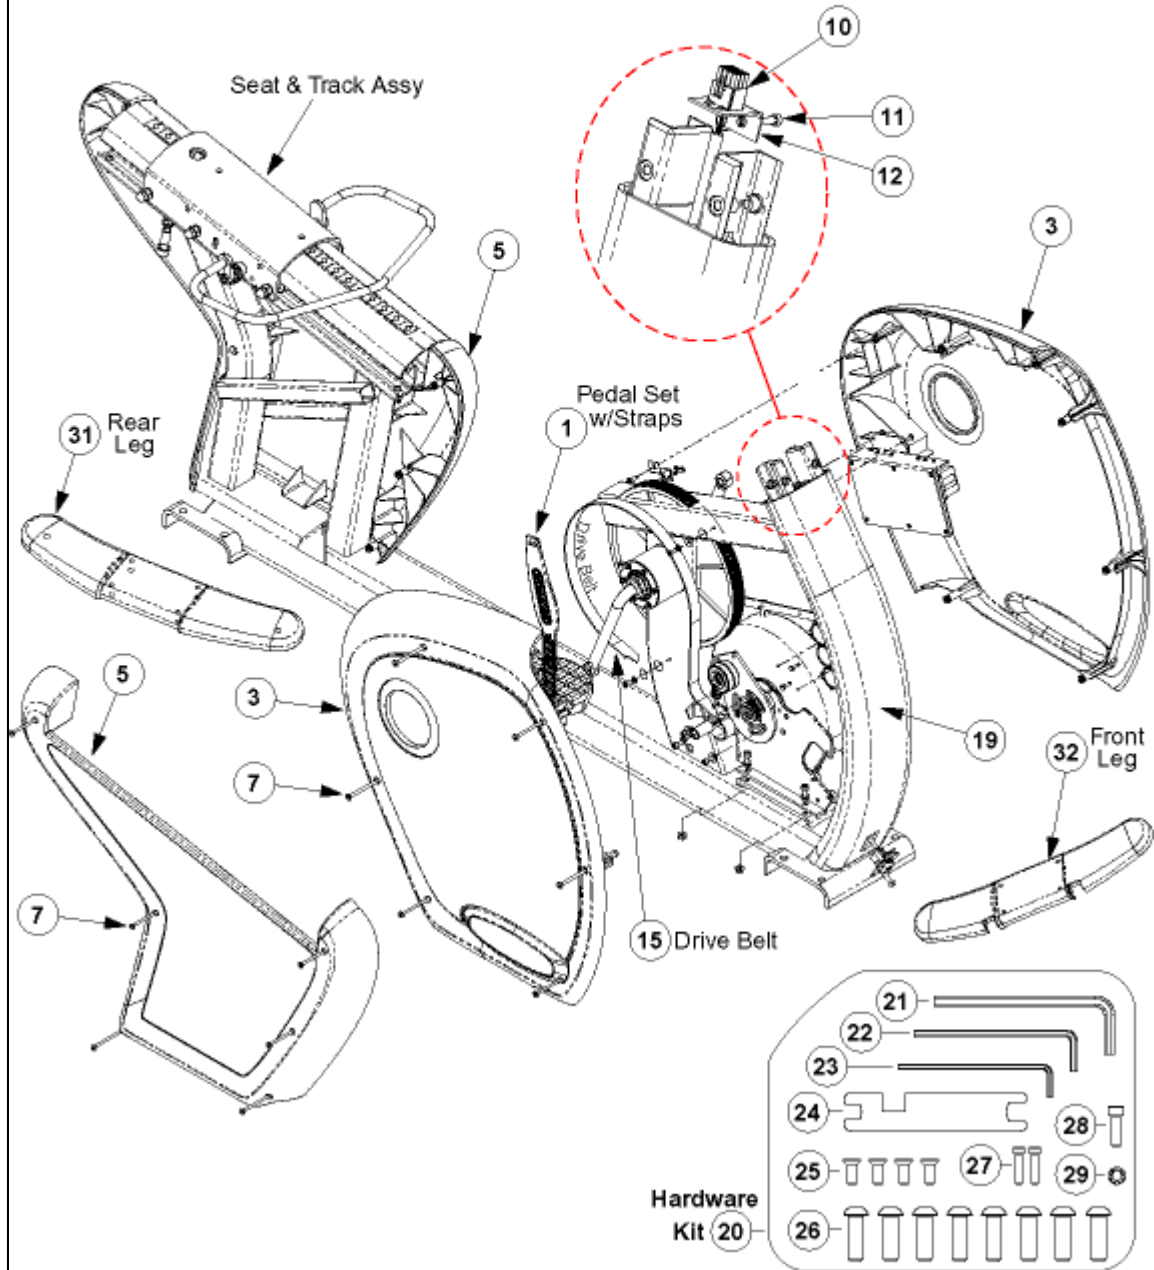

Pro Bike - 6000 Series

6400 Frame & Shroud Assy

Product ID: 19 • Diagram ID: 76

Frame & Shroud Assy

6400 Recumbent

Callout	Part Number:	Description
1	718-5085-KT	Pedal Set, W/strap Lt+Rt
3	800-4007	Shroud Kit (Frt-Lt-Rt), RB6k
5	800-4008	Shroud Kit (Rear-Lt-Rt), RB6k
?	110-3167	Screw, M4xO.?x641, pht,ph,cs,zi
10	720-5053	Harness Assy, Comm & Pwr
15	130-1699	Belt, 41 OJ?
19	720-0068	Frame, 6400
20	720-5056	Hardware Kit, 6400