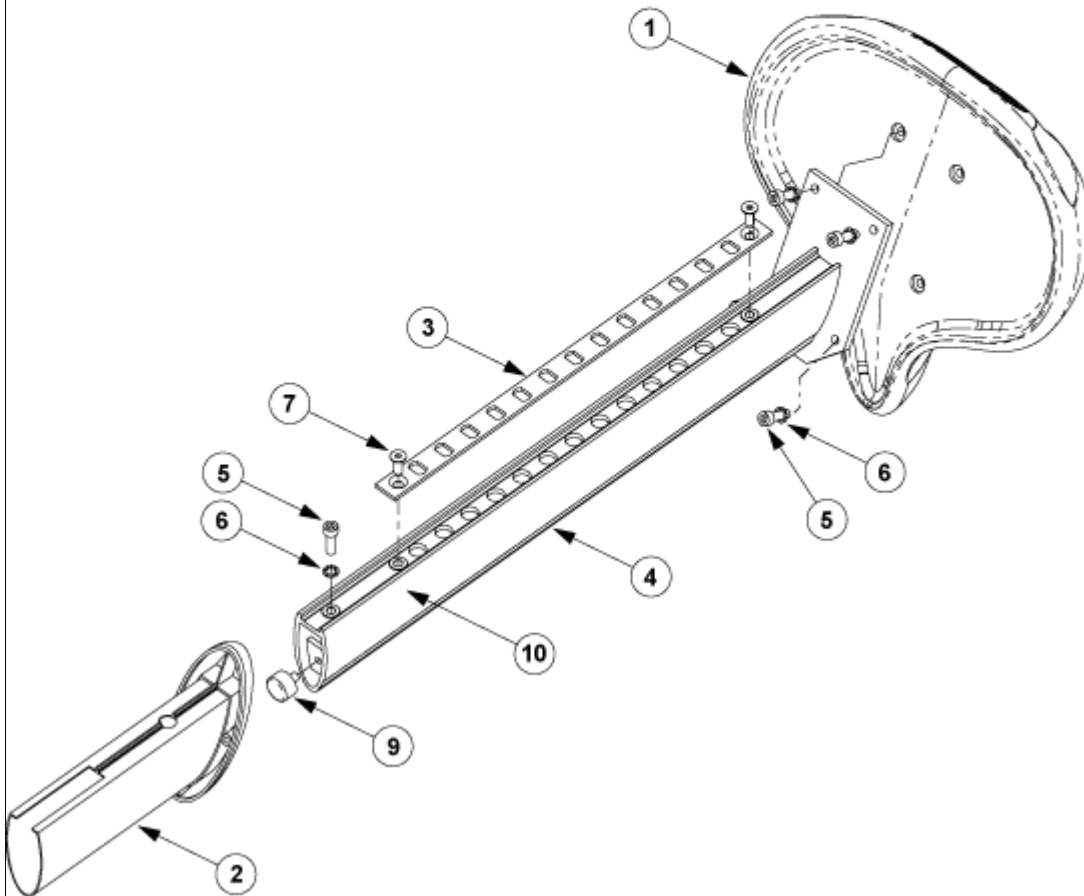

Pro Bike - 6000 Series

6300 Seat Assy

Product ID: 19 • Diagram ID: 79

Seat Assy

6300 Upright

Callout	Part Number:	Description
1	800-4017	Seat, Ub6k
2	020-6451	Sleeve, Seat Post, UB6k
3	020-6440	Rack, Seat Post, UB6k
4	050-1860	Sticker, Height
5	110-3171	Screw, M6x20, shc,he,iso4762
6	120-3257	Washer, M6 Teeth
7	110-3172	Screw, M6x16, fhm,he,iso1 0642
9	140-3240	Bumper, Rubber, 3/4x7/16x8-32
10	718-1100	Seat Post, UB6k