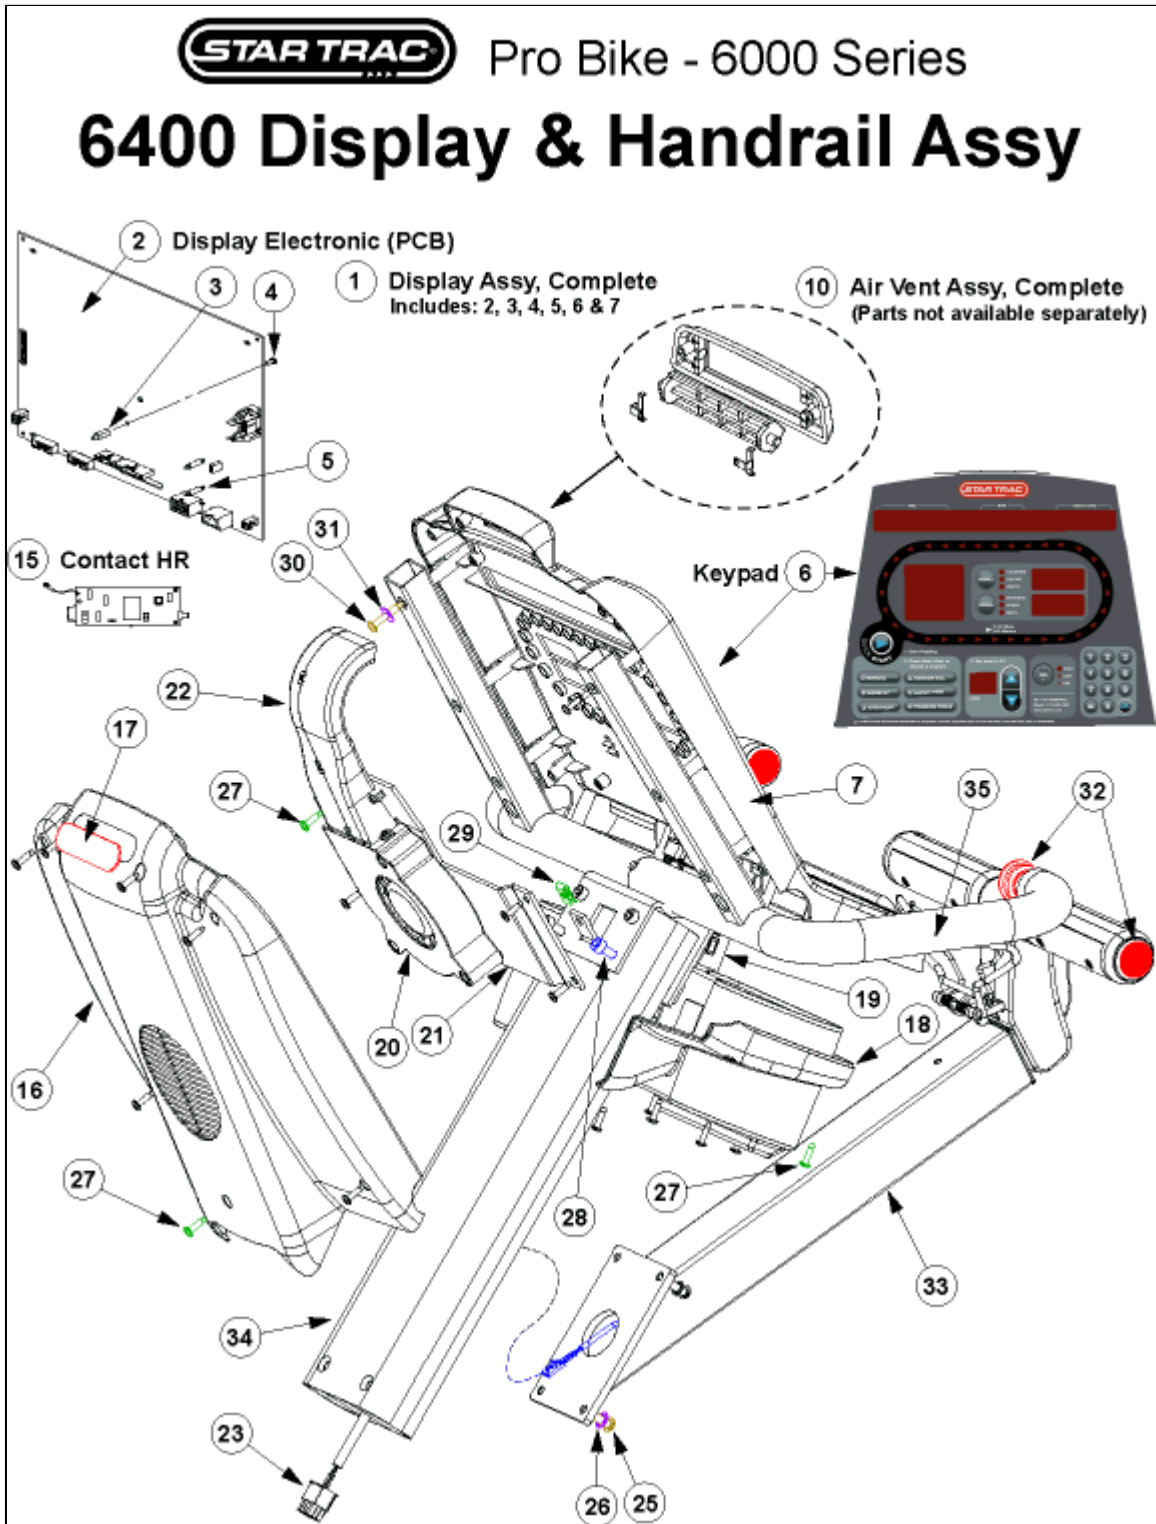

Pro Bike - 6000 Series

6300 & 6400 Crank Assy

① Crank Assy, Complete
Includes all part #2's

* Part is not yet available

Product ID: 19 • Diagram ID: 81

Crank Assy

Callout	Part Number:	Description
1	800-4004	Crank Assy w/Pulley

Pro Bike - 6000 Series

6300 Display & Handrail Assy

Product ID: 19 • Diagram ID: 75

Display & Handrail Assy 6300 Upright

Callout	Part Number:	Description
1	800-4011	*Alt* Use Part # 718-1098
2	718-1108	Disp Elec, PB6k
6	050-1876	Keypad Overlay, PB6k
7	020-6413	Disp Housing, Front, PB6k
10	718-1107	Air Vent Louver Assy, w/Screws
15	718-1129	Pcb, Hr Contact, Ub/rb Pro
16	020-6411	Disp Housing, Back, PB6k
17	050-1887	Label, Logo, ST, Pro Bike
18	020-6885	Disp Housing, Bottom, PB6k
20	718-1122	Assy, Fan, PB6k
21	020-6455	Brkt, Fan Support, PB6k
22	020-6415	Funnel, Air Guide
23	718-1126	Harness Assy, Comm, Upper
32	140-3253	Endcap, 1.0x1.0" Tube
36	020-6420-01	Pad, Elbow Support, Lt
37	020-6420-02	Pad, Elbow Support, Rt

Display & Handrail Assy 6400 Recumbent

Callout	Part Number:	Description
1	800-4011	*Alt* Use Part # 718-1098
2	718-1108	Disp Elec, PB6k
6	050-1876	Keypad Overlay, PB6k
7	020-6413	Disp Housing, Front, PB6k
10	718-1107	Air Vent Louver Assy, w/Screws
15	718-1129	Pcb, Hr Contact, Ub/rb Pro
16	020-6411	Disp Housing, Back, PB6k
17	050-1887	Label, Logo, ST, Pro Bike
18	020-6885	Disp Housing, Bottom, PB6k
20	718-1122	Assy, Fan, PB6k
21	020-6455	Brkt, Fan Support, PB6k
22	020-6415	Funnel, Air Guide
23	718-1126	Harness Assy, Comm, Upper
25	110-3178	Screw, M6x26, Bhc,he,iso7380
26	120-3257	Washer, M6 Teeth
29	140-3149	Tinnerman Clip, #10 nut
32	140-3253	Endcap, 1.0x1.0" Tube
33	720-5051	Hr Bar Pull-Out, 6400

Product ID: 19 • Diagram ID: 273

Leg Assy's

Callout	Part Number:	Description
1	718-1090	Foot Assy, Front
2	020-6410	Foot, Front, PB6k
3	140-3247	Foot, Adj/Level
4	800-4015	Wheel Assy, (2sts), PB6k
5	110-3173	Screw, M6x16, Bhc, He, Is07380
6	120-3257	Washer, M6 Teeth
8	718-1091	Foot Assy, Rear