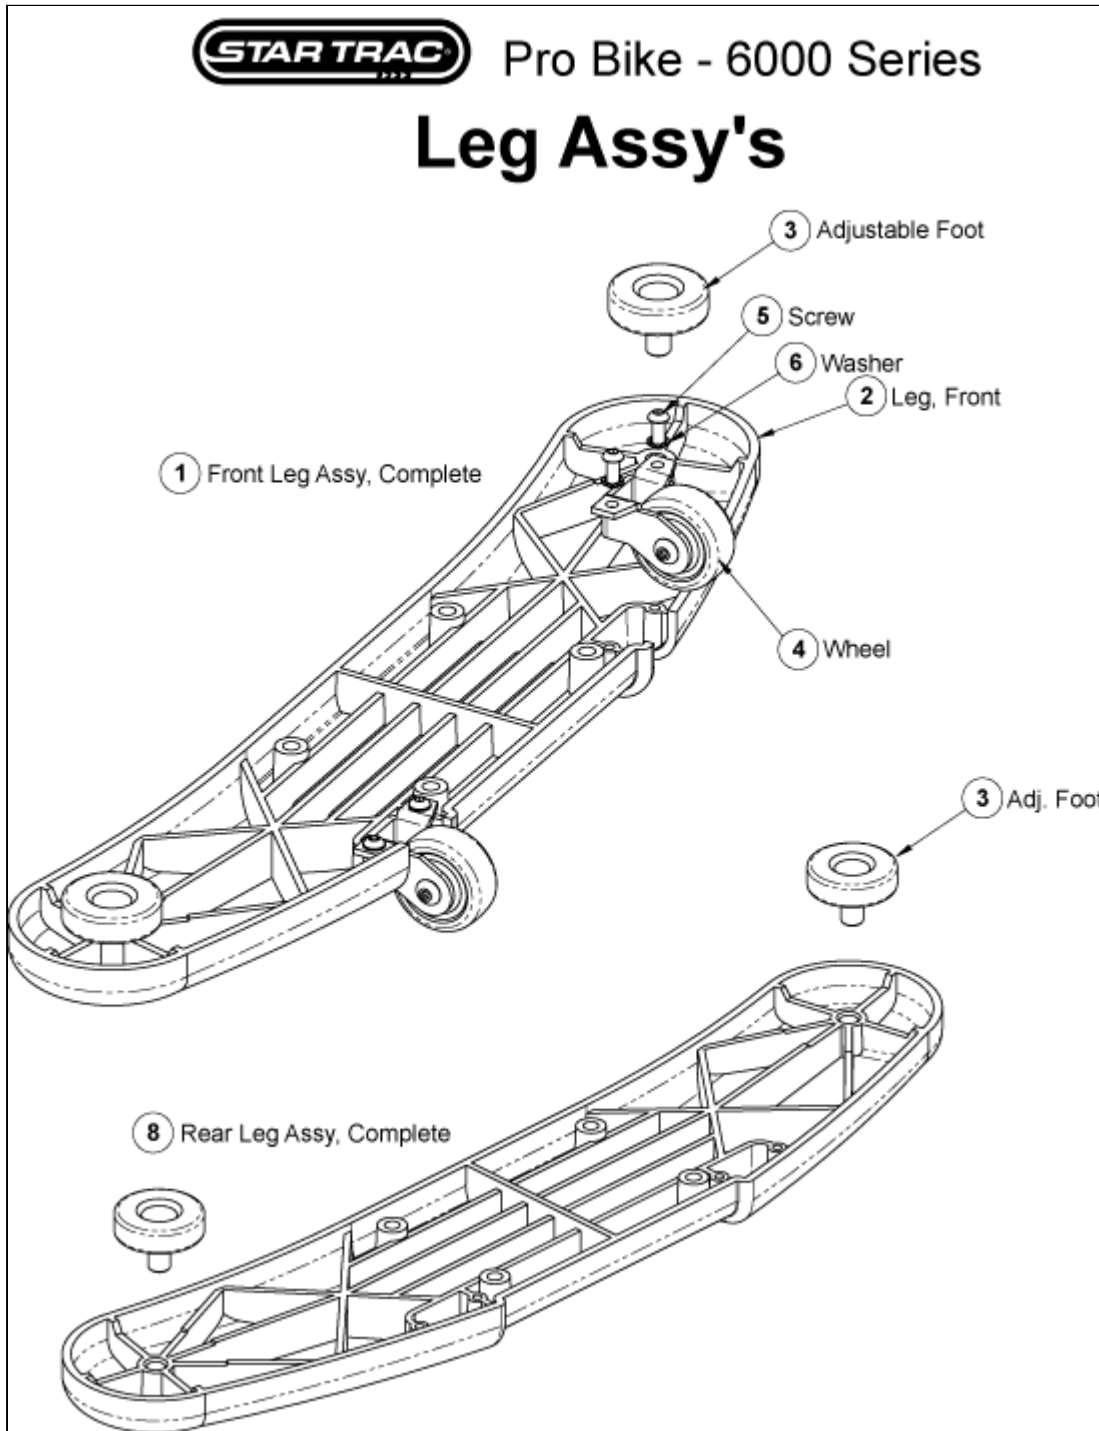

Product ID: 19 • Diagram ID: 77

Frame & Shroud Assy

6300 Upright

Callout	Part Number:	Description
1	718-5085-KT	Pedal Set, W/strap Lt+Rt
3	800-4016	Shroud Kit (Lt-Rt), Ub6k
7	110-3167	Screw, M4xO.7x641, pht,ph,cs,zi
8	140-3250	Brkt, Angle, 4m
9	110-3164	Screw, M4xO.7x101. pht,ph,cs,zi
10	718-1128	Harness Assy, Comm, Lower
11	110-3232	Screw, M4x16, Shc,he,iso4762
15	130-1693	Belt, 460J8, Poly V
16	718-5051	Seat Stop Pin Assy, Pb6k
19	718-1093	Frame, Weldment
20	718-5066	Hardware Kit, 6300
31	020-6409	*Alt* Use Part # 718-1091
32	718-1090	Foot Assy, Front

Product ID: 19 • Diagram ID: 273

Leg Assy's

Callout	Part Number:	Description
1	718-1090	Foot Assy, Front
2	020-6410	Foot, Front, PB6k
3	140-3247	Foot, Adj/Level
4	800-4015	Wheel Assy, (2sts), PB6k
5	110-3173	Screw, M6x16, Bhc, He, Is07380
6	120-3257	Washer, M6 Teeth
8	718-1091	Foot Assy, Rear