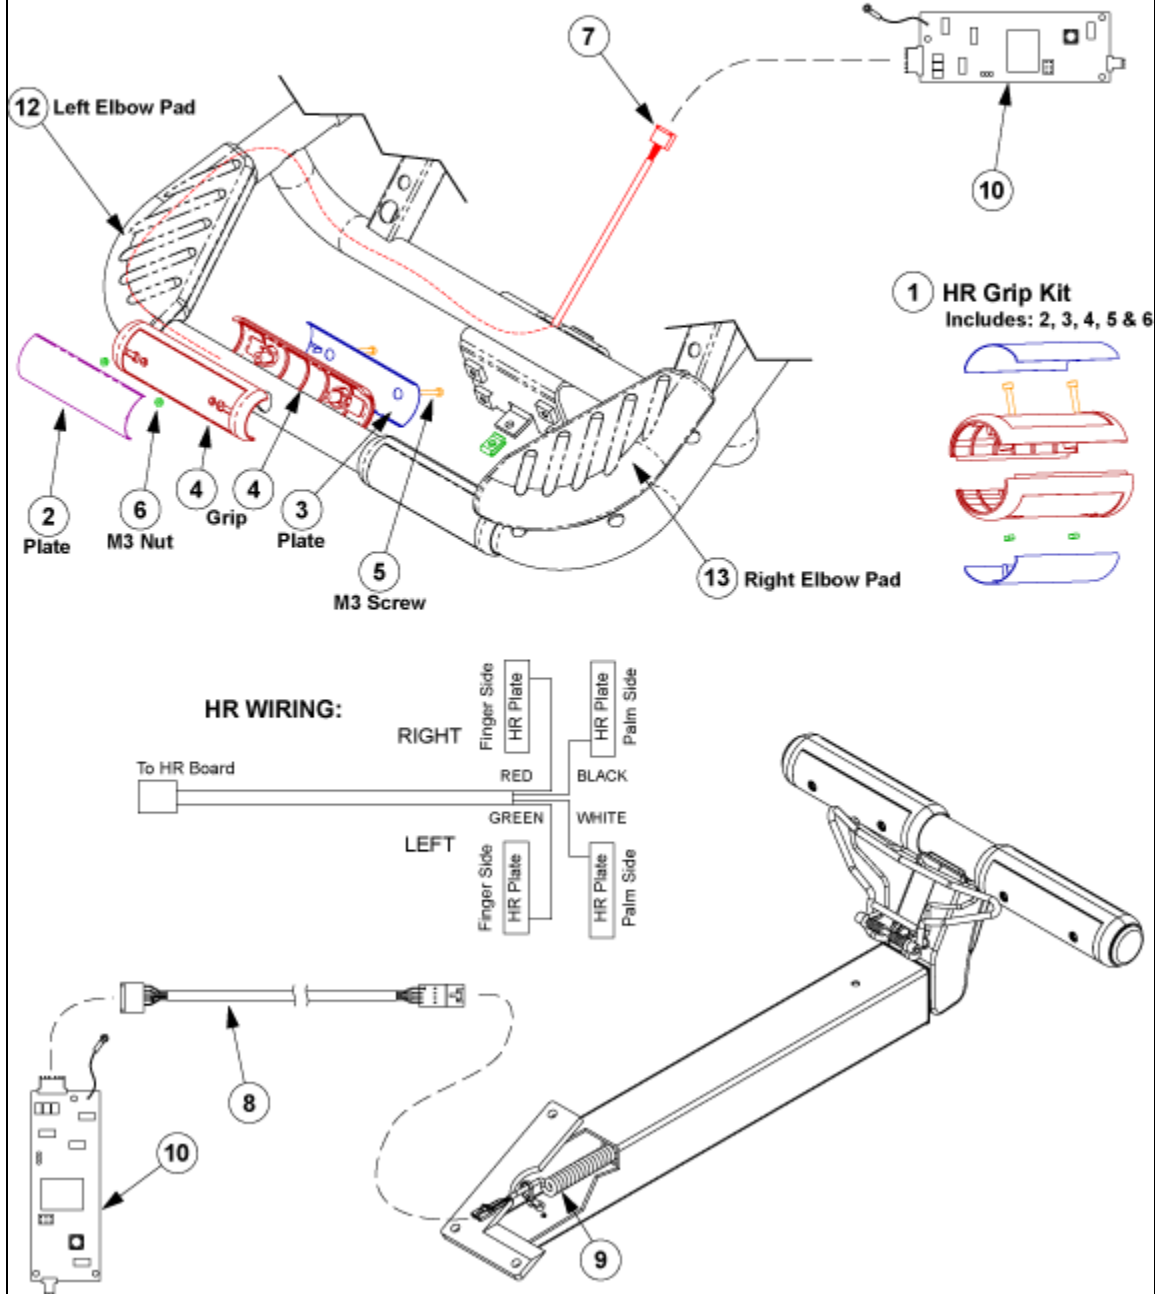

Product ID: 19 • Diagram ID: 77

Frame & Shroud Assy

6300 Upright

Callout	Part Number:	Description
1	718-5085-KT	Pedal Set, W/strap Lt+Rt
3	800-4016	Shroud Kit (Lt-Rt), Ub6k
7	110-3167	Screw, M4xO.7x641, pht,ph,cs,zi
8	140-3250	Brkt, Angle, 4m
9	110-3164	Screw, M4xO.7x101. pht,ph,cs,zi
10	718-1128	Harness Assy, Comm, Lower
11	110-3232	Screw, M4x16, Shc,he,iso4762
15	130-1693	Belt, 460J8, Poly V
16	718-5051	Seat Stop Pin Assy, Pb6k
19	718-1093	Frame, Weldment
20	718-5066	Hardware Kit, 6300
31	020-6409	*Alt* Use Part # 718-1091
32	718-1090	Foot Assy, Front

Pro Bike - 6000 Series

6400 Frame & Shroud Assy

Product ID: 19 • Diagram ID: 76

Frame & Shroud Assy

6400 Recumbent

Callout	Part Number:	Description
1	718-5085-KT	Pedal Set, W/strap Lt+Rt
3	800-4007	Shroud Kit (Frt-Lt-Rt), RB6k
5	800-4008	Shroud Kit (Rear-Lt-Rt), RB6k
?	110-3167	Screw, M4xO.?x641, pht,ph,cs,zi
10	720-5053	Harness Assy, Comm & Pwr
15	130-1699	Belt, 41 OJ?
19	720-0068	Frame, 6400
20	720-5056	Hardware Kit, 6400

STARTRAC Pro Bike - 6000 Series 6300 & 6400 Heart Rate

Product ID: 19 • Diagram ID: 82

Heartrate Assy

Callout	Part Number:	Description
1	800-3904	HR Grip Kit, one side
2	020-6555	Plate, Hr, Universal, Top
3	020-6549	Plate, Hr, Bottom
4	020-6556	Grip, Hr, Universal, Black
5	800-3904	HR Grip Kit, one side
6	800-3904	HR Grip Kit, one side
7	718-1118	Cable Assy, Hr Extn, Ub6k
8	720-5055	Cable Assy, Hr Extn, Rb6k
9	720-5054	Hr Grip Assy, w/Cable
10	718-1129	Pcb, Hr Contact, Ub/rb Pro
12	020-6420-01	Pad, Elbow Support, Lt
13	020-6420-02	Pad, Elbow Support, Rt

Product ID: 19 • Diagram ID: 273

Leg Assy's

Callout	Part Number:	Description
1	718-1090	Foot Assy, Front
2	020-6410	Foot, Front, PB6k
3	140-3247	Foot, Adj/Level
4	800-4015	Wheel Assy, (2sts), PB6k
5	110-3173	Screw, M6x16, Bhc, He, Is07380
6	120-3257	Washer, M6 Teeth
8	718-1091	Foot Assy, Rear