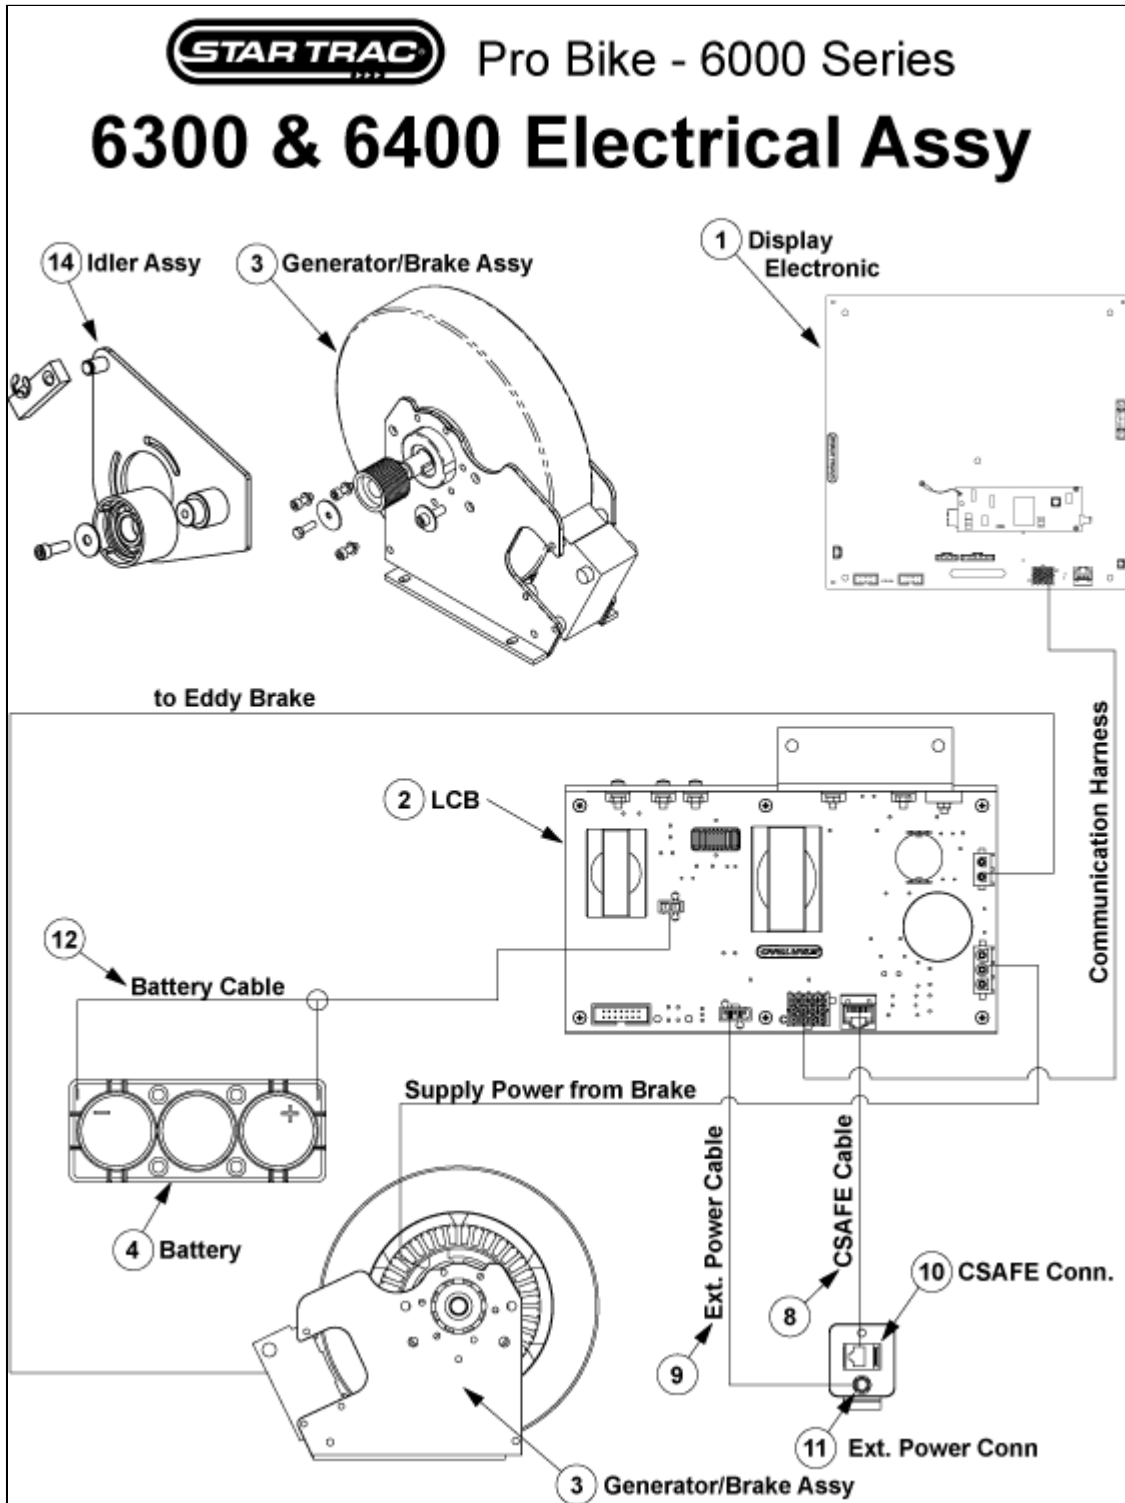

Pro Bike - 6000 Series

6300 & 6400 Crank Assy

① Crank Assy, Complete
Includes all part #2's

* Part is not yet available

Product ID: 19 • Diagram ID: 81

Crank Assy

Callout	Part Number:	Description
1	800-4004	Crank Assy w/Pulley

Pro Bike - 6000 Series

6300 Display & Handrail Assy

Product ID: 19 • Diagram ID: 75

Display & Handrail Assy 6300 Upright

Callout	Part Number:	Description
1	800-4011	*Alt* Use Part # 718-1098
2	718-1108	Disp Elec, PB6k
6	050-1876	Keypad Overlay, PB6k
7	020-6413	Disp Housing, Front, PB6k
10	718-1107	Air Vent Louver Assy, w/Screws
15	718-1129	Pcb, Hr Contact, Ub/rb Pro
16	020-6411	Disp Housing, Back, PB6k
17	050-1887	Label, Logo, ST, Pro Bike
18	020-6885	Disp Housing, Bottom, PB6k
20	718-1122	Assy, Fan, PB6k
21	020-6455	Brkt, Fan Support, PB6k
22	020-6415	Funnel, Air Guide
23	718-1126	Harness Assy, Comm, Upper
32	140-3253	Endcap, 1.0x1.0" Tube
36	020-6420-01	Pad, Elbow Support, Lt
37	020-6420-02	Pad, Elbow Support, Rt

Display & Handrail Assy 6400 Recumbent

Callout	Part Number:	Description
1	800-4011	*Alt* Use Part # 718-1098
2	718-1108	Disp Elec, PB6k
6	050-1876	Keypad Overlay, PB6k
7	020-6413	Disp Housing, Front, PB6k
10	718-1107	Air Vent Louver Assy, w/Screws
15	718-1129	Pcb, Hr Contact, Ub/rb Pro
16	020-6411	Disp Housing, Back, PB6k
17	050-1887	Label, Logo, ST, Pro Bike
18	020-6885	Disp Housing, Bottom, PB6k
20	718-1122	Assy, Fan, PB6k
21	020-6455	Brkt, Fan Support, PB6k
22	020-6415	Funnel, Air Guide
23	718-1126	Harness Assy, Comm, Upper
25	110-3178	Screw, M6x26, Bhc,he,iso7380
26	120-3257	Washer, M6 Teeth
29	140-3149	Tinnerman Clip, #10 nut
32	140-3253	Endcap, 1.0x1.0" Tube
33	720-5051	Hr Bar Pull-Out, 6400

Product ID: 19 • Diagram ID: 273

Leg Assy's

Callout	Part Number:	Description
1	718-1090	Foot Assy, Front
2	020-6410	Foot, Front, PB6k
3	140-3247	Foot, Adj/Level
4	800-4015	Wheel Assy, (2sts), PB6k
5	110-3173	Screw, M6x16, Bhc, He, Is07380
6	120-3257	Washer, M6 Teeth
8	718-1091	Foot Assy, Rear