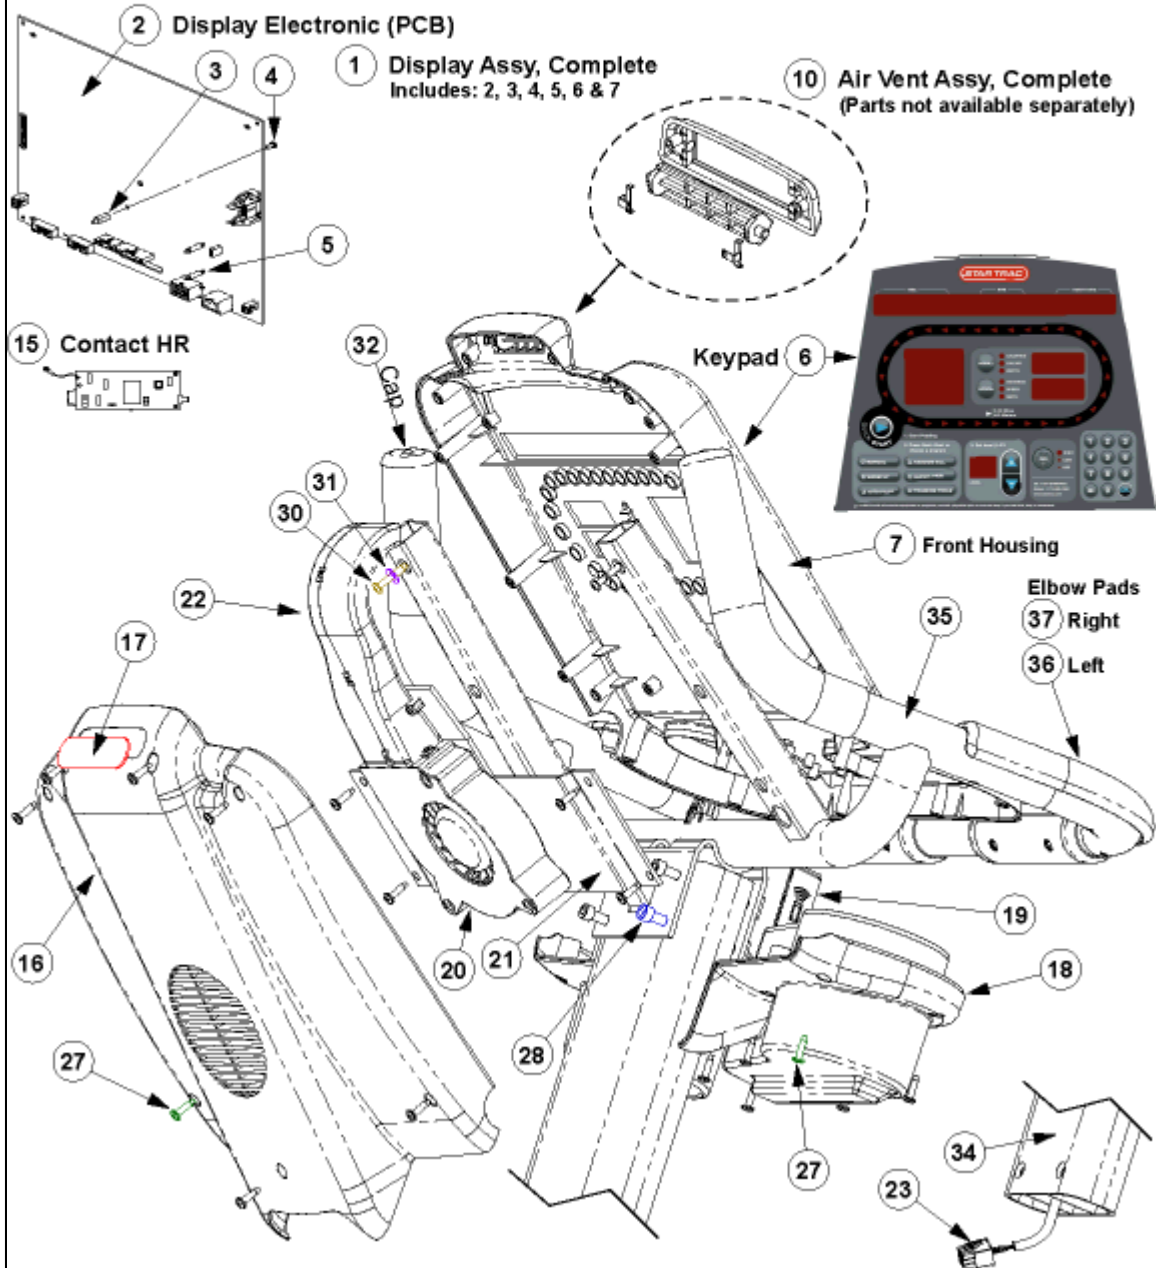

Pro Bike - 6000 Series

6300 & 6400 Crank Assy

① Crank Assy, Complete
Includes all part #2's

* Part is not yet available

Product ID: 19 • Diagram ID: 81

Crank Assy

Callout	Part Number:	Description
1	800-4004	Crank Assy w/Pulley

Pro Bike - 6000 Series

6300 Display & Handrail Assy

Product ID: 19 • Diagram ID: 75

Display & Handrail Assy 6300 Upright

Callout	Part Number:	Description
1	800-4011	*Alt* Use Part # 718-1098
2	718-1108	Disp Elec, PB6k
6	050-1876	Keypad Overlay, PB6k
7	020-6413	Disp Housing, Front, PB6k
10	718-1107	Air Vent Louver Assy, w/Screws
15	718-1129	Pcb, Hr Contact, Ub/rb Pro
16	020-6411	Disp Housing, Back, PB6k
17	050-1887	Label, Logo, ST, Pro Bike
18	020-6885	Disp Housing, Bottom, PB6k
20	718-1122	Assy, Fan, PB6k
21	020-6455	Brkt, Fan Support, PB6k
22	020-6415	Funnel, Air Guide
23	718-1126	Harness Assy, Comm, Upper
32	140-3253	Endcap, 1.0x1.0" Tube
36	020-6420-01	Pad, Elbow Support, Lt
37	020-6420-02	Pad, Elbow Support, Rt

Display & Handrail Assy 6400 Recumbent

Callout	Part Number:	Description
1	800-4011	*Alt* Use Part # 718-1098
2	718-1108	Disp Elec, PB6k
6	050-1876	Keypad Overlay, PB6k
7	020-6413	Disp Housing, Front, PB6k
10	718-1107	Air Vent Louver Assy, w/Screws
15	718-1129	Pcb, Hr Contact, Ub/rb Pro
16	020-6411	Disp Housing, Back, PB6k
17	050-1887	Label, Logo, ST, Pro Bike
18	020-6885	Disp Housing, Bottom, PB6k
20	718-1122	Assy, Fan, PB6k
21	020-6455	Brkt, Fan Support, PB6k
22	020-6415	Funnel, Air Guide
23	718-1126	Harness Assy, Comm, Upper
25	110-3178	Screw, M6x26, Bhc,he,iso7380
26	120-3257	Washer, M6 Teeth
29	140-3149	Tinnerman Clip, #10 nut
32	140-3253	Endcap, 1.0x1.0" Tube
33	720-5051	Hr Bar Pull-Out, 6400

Product ID: 19 • Diagram ID: 273

Leg Assy's

Callout	Part Number:	Description
1	718-1090	Foot Assy, Front
2	020-6410	Foot, Front, PB6k
3	140-3247	Foot, Adj/Level
4	800-4015	Wheel Assy, (2sts), PB6k
5	110-3173	Screw, M6x16, Bhc, He, Is07380
6	120-3257	Washer, M6 Teeth
8	718-1091	Foot Assy, Rear